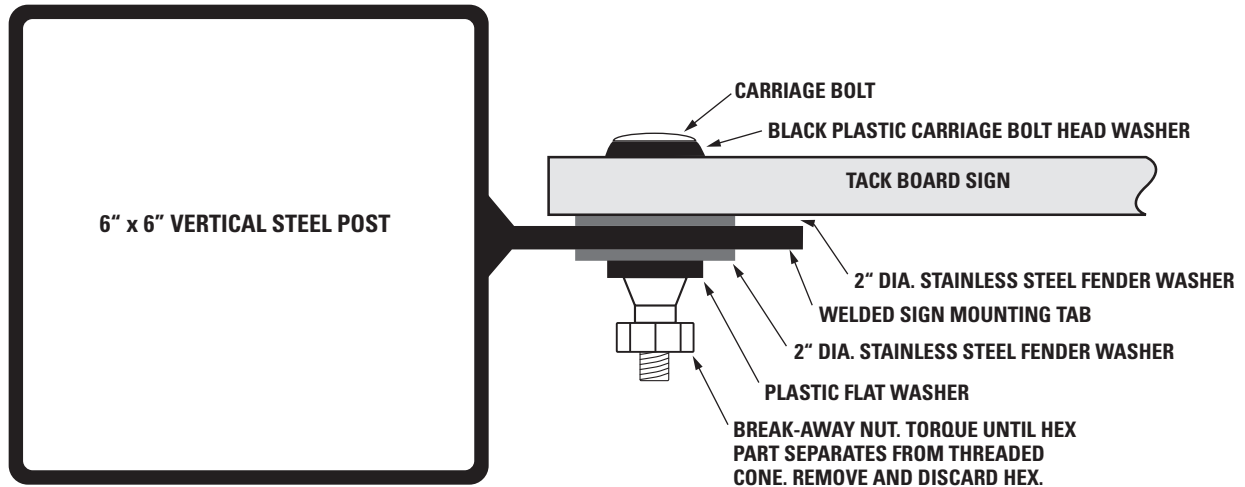

Installing 48" x 48" Sign Panels

TACK BOARD ONLY

#03-901 ASSEMBLY KIT

HEADER OR FOOTER ON FRONT

#03-903 ASSEMBLY KIT

HEADER OR FOOTER ON BOTH SIDES

#03-904 ASSEMBLY KIT