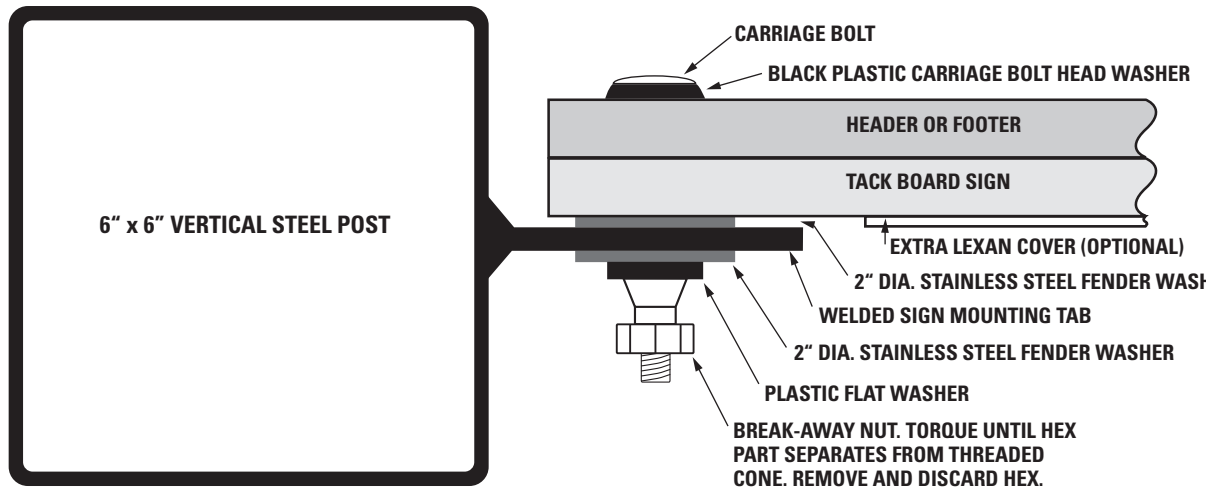

Installing 48" x 48" Sign Panels

TACK BOARD ONLY

#03-901 ASSEMBLY KIT

HEADER OR FOOTER ON FRONT

#03-903 ASSEMBLY KIT

HEADER OR FOOTER ON BOTH SIDES

#03-904 ASSEMBLY KIT